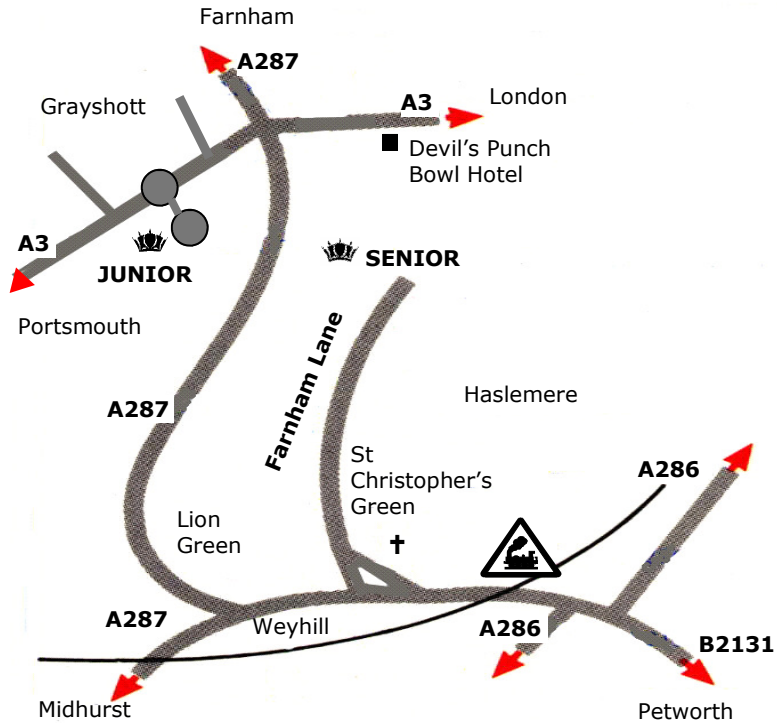

THE ROYAL SCHOOL - MAPS

Senior School
Farnham Lane
Haslemere
Surrey
GU27 1HQ
Tel: 01428 605805

Junior School
Portsmouth Road
Hindhead
Surrey
GU26 6BW
Tel: 01428 607977

Email: admin@royal.surrey.sch.uk
www.royal-school.org