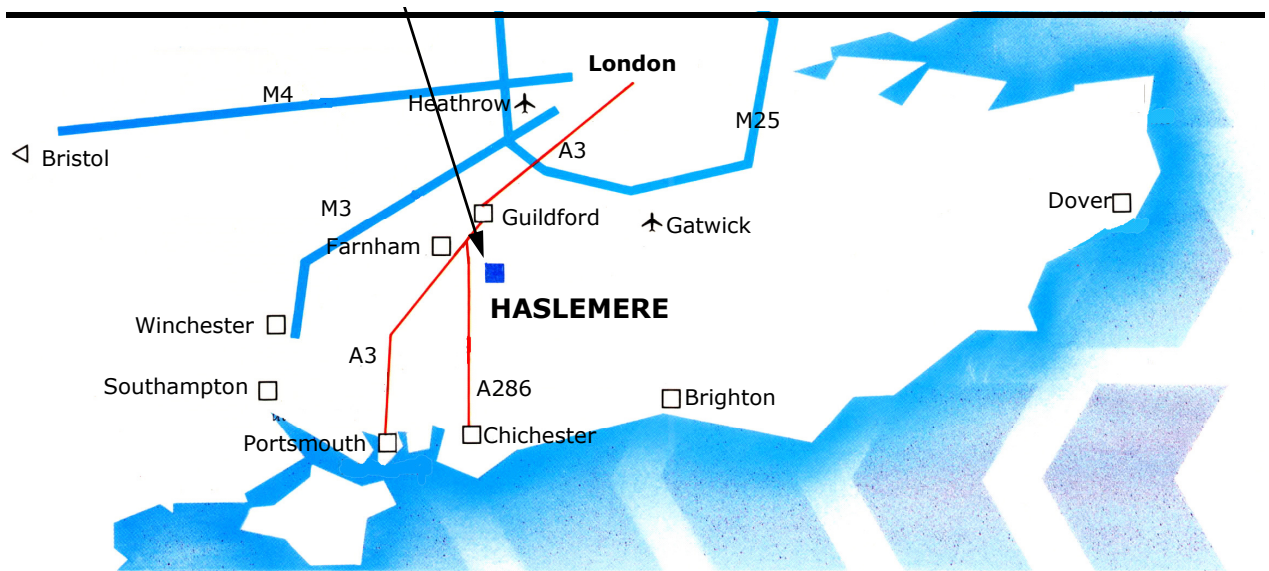

THE ROYAL SCHOOL - MAPS

Senior School
Farnham Lane
Haslemere
Surrey
GU27 1HQ
Tel: 01428 605805

Junior School
Portsmouth Road
Hindhead
Surrey
GU26 6BW
Tel: 01428 607977

Email: admin@royal.surrey.sch.uk
www.royal-school.org